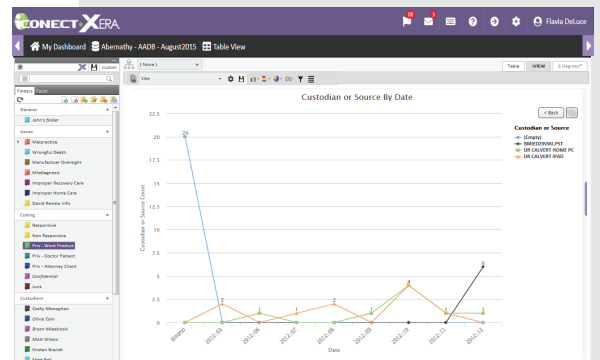

## Visualize

- Easily assess and monitor project status with visual project review metrics.
- Intelligently display data with flexible chart types and data options.
- Quickly uncover key concepts with clusters, and interactively review them in a Mosaic Graph.
- Customize your dashboard with tiles that display what you need to know, and fine tune it as investigative review needs change.

## Understand

- Fully explore and analyze your document collection and zero in on significant data with interactive chart options.
- Quickly identify all custodians and relevant communication.
- Obtain real-time review status to meet your project goals.
- Communicate insights, project status and more using a chart style that will showcase your data.

## Optimize

- Instantly cull the document collection with just a click.
- Easily build upon and refine chart data, interactively filtering the graph with facets and custom searches.
- Share real-time statistics and results with project members or clients.
- Effortlessly display metrics with intuitive date options that flex to meet your review schedules.

Create dashboard tiles to view information at a glance.

Graph cluster and document data, coding and user activities.

Customize view and create templates or capture the image and print or share with others.